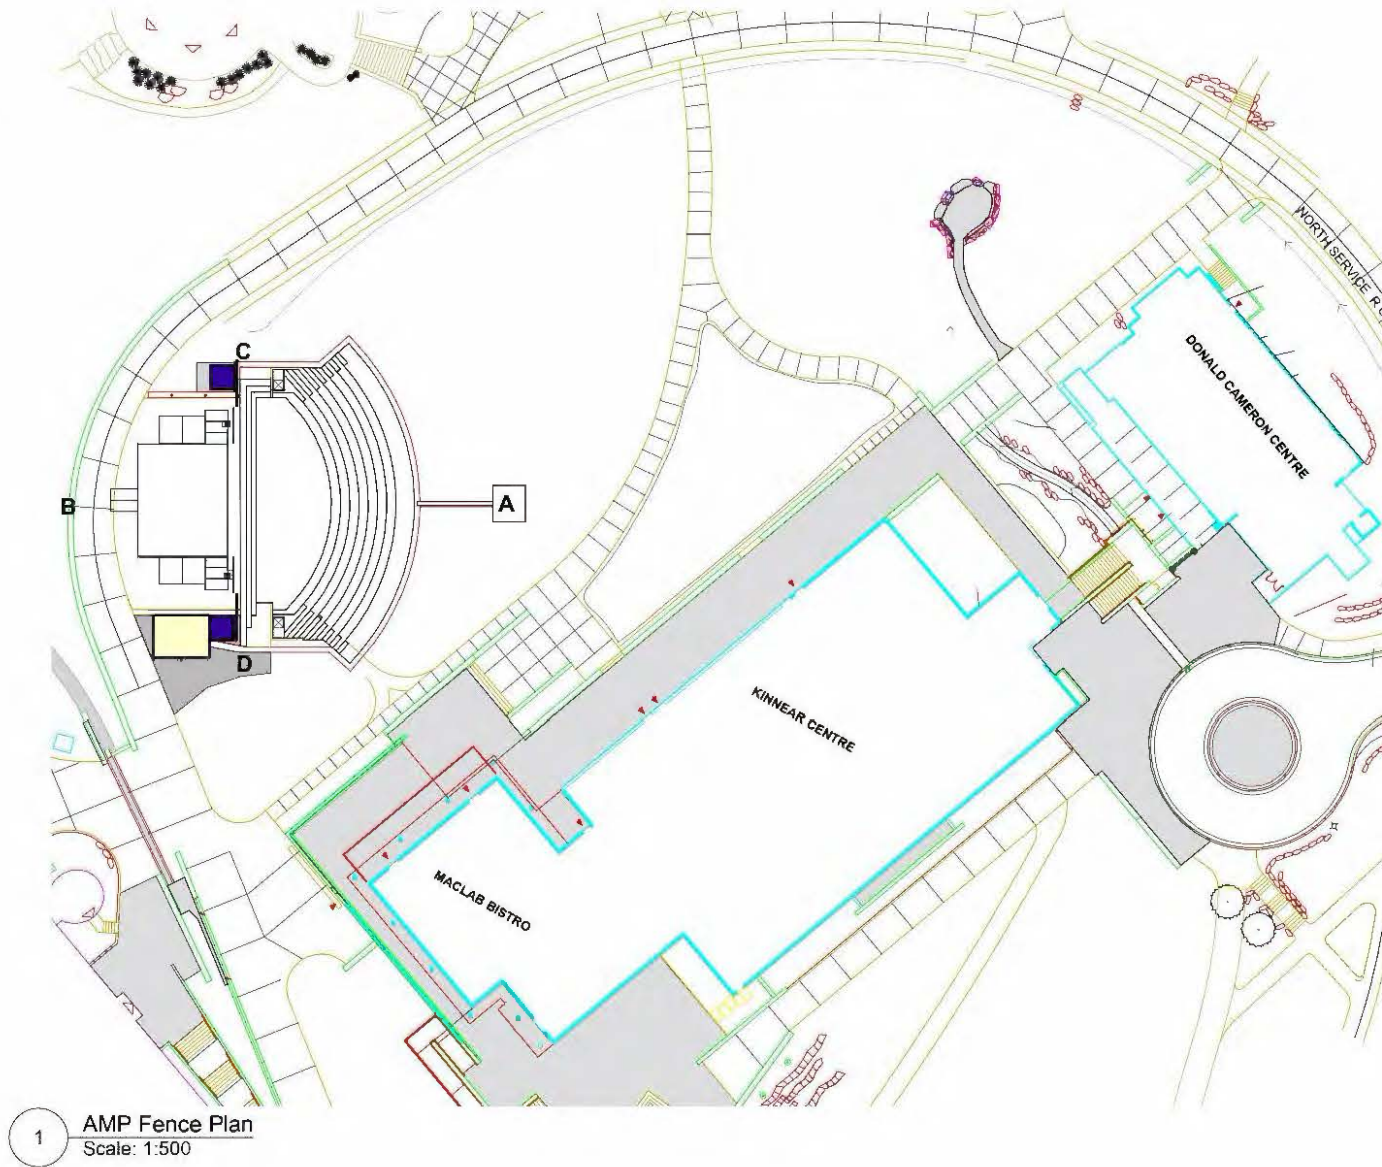

Shaw Amphitheatre Photos

SHAW AMPHITHEATRE
FENCING MAP V2 - 2019

1 AMP Fence Plan
Scale: 1:500

Shaw Amphitheatre Photos

Shaw Amphitheatre

From Position A – Facing Position B

Photo by Rita Taylor, Banff Centre

Shaw Amphitheatre Photos

Shaw Amphitheatre

From Position A – Facing Position C

Photo by Rita Taylor, Banff Centre

Shaw Amphitheatre

From Position A – Facing Position D

Photo by Rita Taylor, Banff Centre

Shaw Amphitheatre Photos

Shaw Amphitheatre

From Position B – Facing Position A

Photo by Rita Taylor, Banff Centre