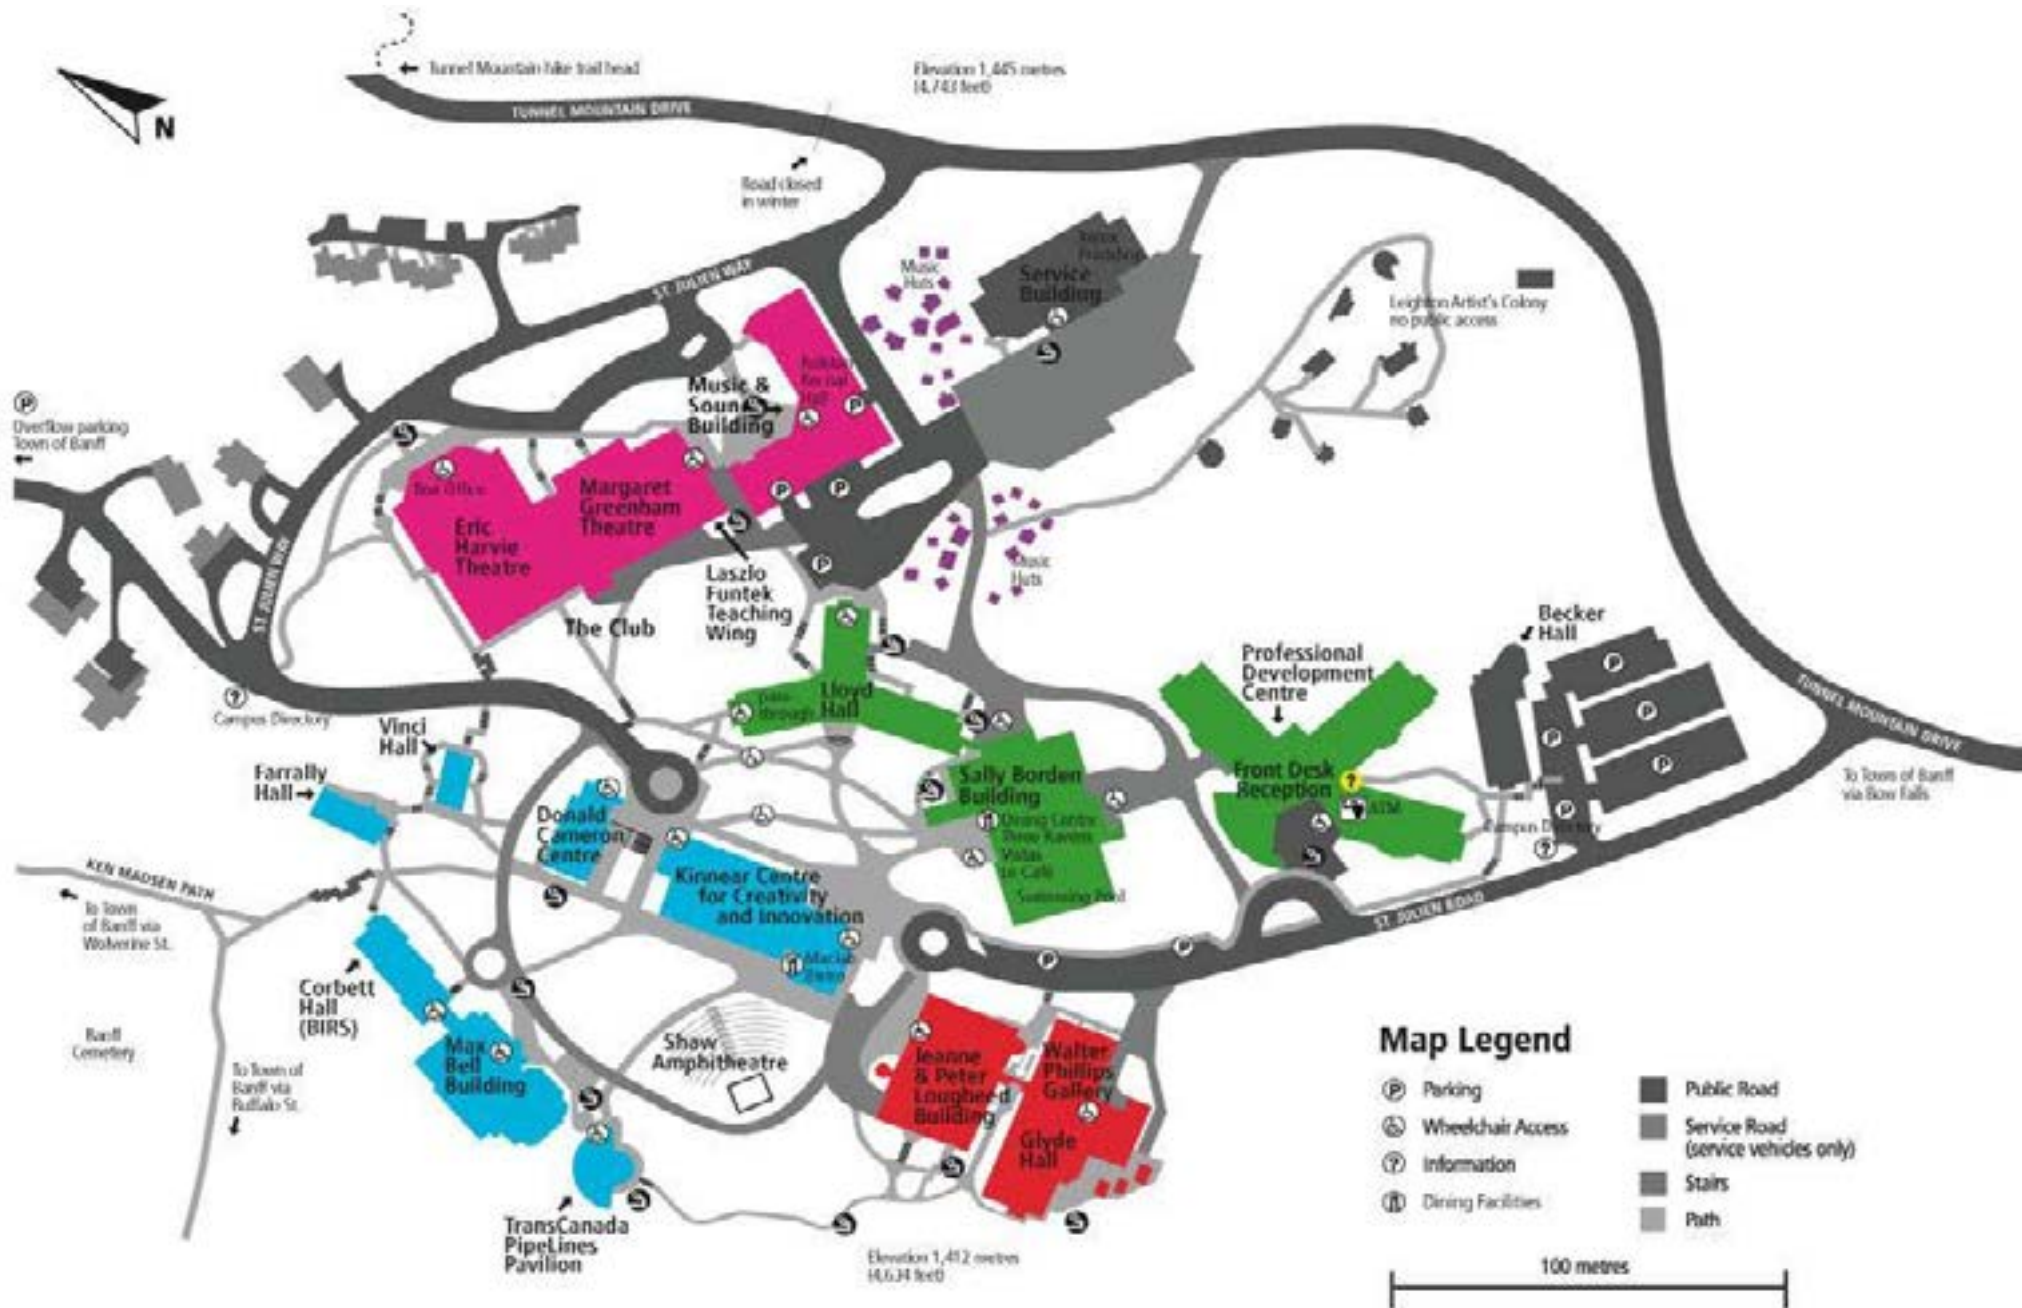

# Banff Centre Campus Photos

**Aerial Shot of Banff Centre Campus**

Facing East - Rundle Mountain

Photo by Don Lee, Banff Centre

# Banff Centre Campus Photos

**Shaw Amphitheatre Seating Bowl, Kinnear Centre, Sally Borden Building, and Jeanne & Peter Lougheed Building**

Facing East - Rundle Mountain on the right

Photo by Don Lee, Banff Centre

**TransCanada Pipeline Pavilion, Shaw Amphitheatre, Kinnear Centre, Sally Borden Building, and Jeanne & Peter Lougheed Building**

Facing East - Cascade Mountain on the left, Rundle Mountain on the right

## Donald Cameron Centre

Facing North (West)

Photo by Don Lee, Banff Centre