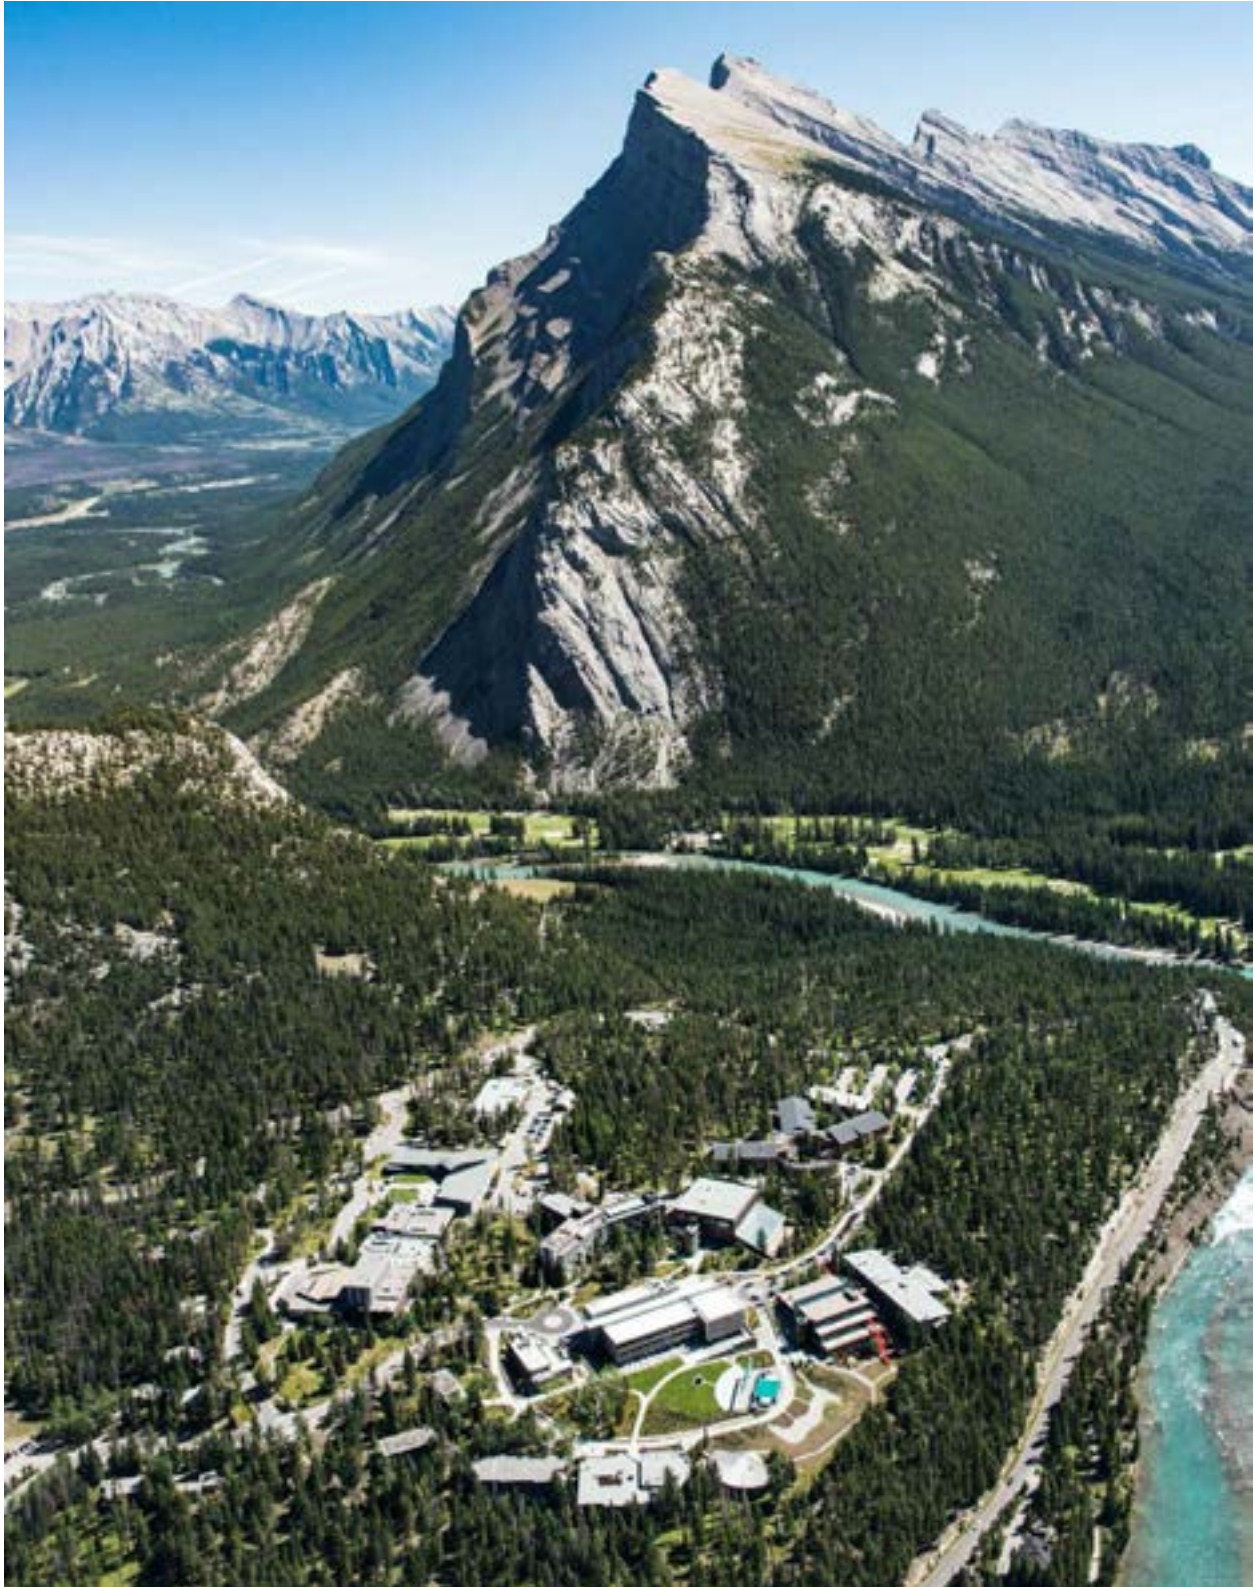

# Banff Centre Campus Photos

# Banff Centre Campus Photos

**Aerial Shot of Banff Centre Campus**

Facing East - Rundle Mountain

Photo by Don Lee, Banff Centre

# Banff Centre Campus Photos

**Shaw Amphitheatre Seating Bowl, Kinnear Centre, Sally Borden Building, and Jeanne & Peter Lougheed Building**

Facing East - Rundle Mountain on the right

Photo by Don Lee, Banff Centre

**TransCanada Pipeline Pavilion, Shaw Amphitheatre, Kinnear Centre, Sally Borden Building, and Jeanne & Peter Lougheed Building**

Facing East - Cascade Mountain on the left, Rundle Mountain on the right